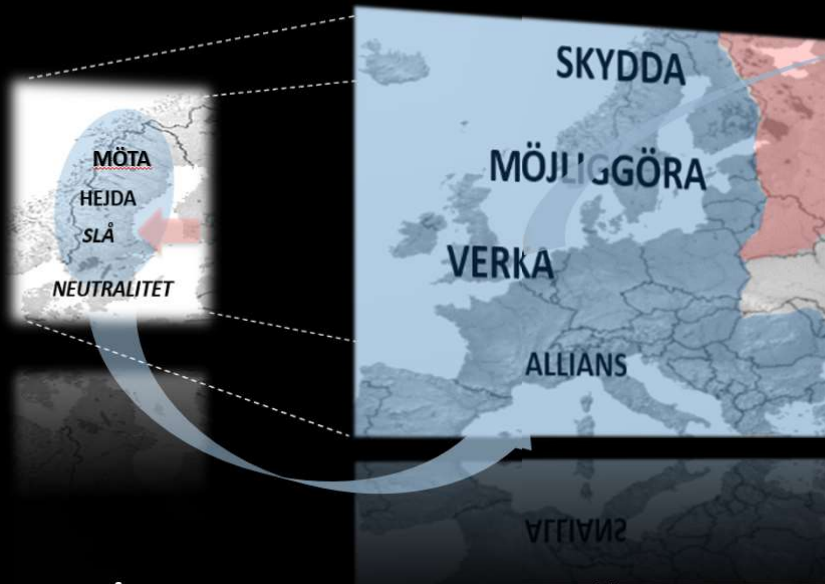

NATO- EN NY OPERATIV PLANERING

Alliansfri

Alliansmedlem

Nytt Operativt Planverk

STABILISERA **AVSKRÄCKA** FÖRSVARA

I GÅR
OPL

I DAG